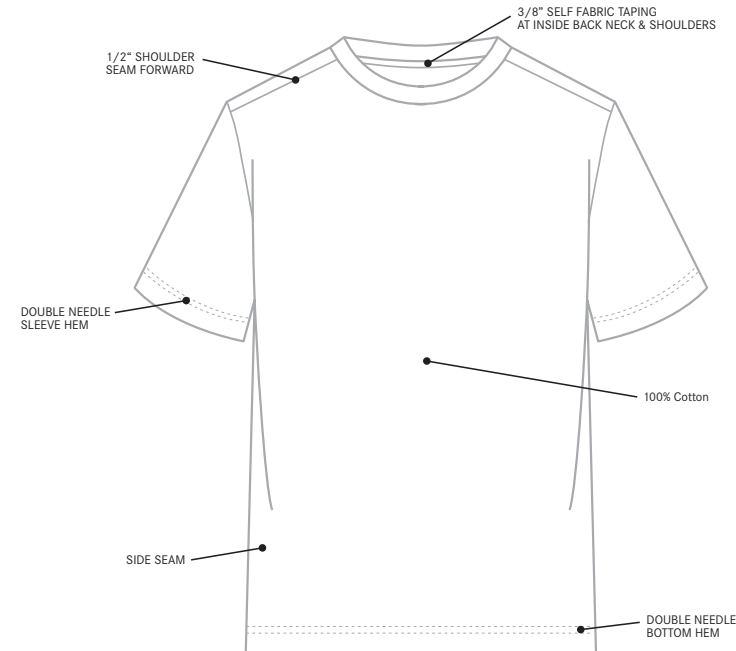

BASIC T-SHIRT

- S/S Crew T-Shirt
- 100% Ringspun cotton*
- Available in 20 singles & 30 singles
- Side Seam

*Athletic Heather is 90% Cotton/10% Polyester

Styles:

20
SINGLES - Style# MC1082
- 20/1 Ringspun
- 5.5 oz

30
SINGLES - Style# MC1040
- 30/1 Ringspun
- 4.3 oz

Sizes:

XS S M L XL 2X 3X

BLACK

WHITE

ATHLETIC

NAVY

CARDINAL

YELLOW

BASIC T-SHIRT

- S/S Crew T-Shirt
- 100% Ringspun cotton*
- Available in 20 singles & 30 singles
- Side Seam

*Athletic Heather is 90% Cotton/ 10% Polyester

Styles:

20
SINGLES
- Style# MC1082
- 20/1 Ringspun
- 5.5 oz

30
SINGLES
- Style# MC1040
- 30/1 Ringspun
- 4.3 oz

Sizes:

XS S M L XL 2X 3X

	XS	SM	MED	LRG	XL	2XL	3XL	TOLERANCE
BODY WIDTH	16	18	20	22	24	26	28	+/- 1/2
BODY LENGTH	27	28	29	30	31	32	33	+/- 1/2
NECK OPENING	7	7 1/4	7 1/2	7 1/2	7 3/4	7 3/4	8	+/- 1/4
ARM HOLE OPENING	8 1/2	9	9 1/2	10	10 1/2	11	11 1/2	+/- 1/4
UPPER ARM SLEEVE	7	7 1/2	8	8 1/2	9	9 1/2	10	+/- 1/2
SLEEVE OPENING	5 1/2	6	6 1/2	7	7 1/2	8	8 1/2	+/- 1/2
BOTTOM HEM HEIGHT	3/4	3/4	3/4	3/4	3/4	3/4	3/4	NIL
SLEEVE HEM HEIGHT	3/4	3/4	3/4	3/4	3/4	3/4	3/4	NIL
NECK DROP	3	3 1/4	3 1/2	3 3/4	4	4 1/4	4 1/2	+/- 1/8